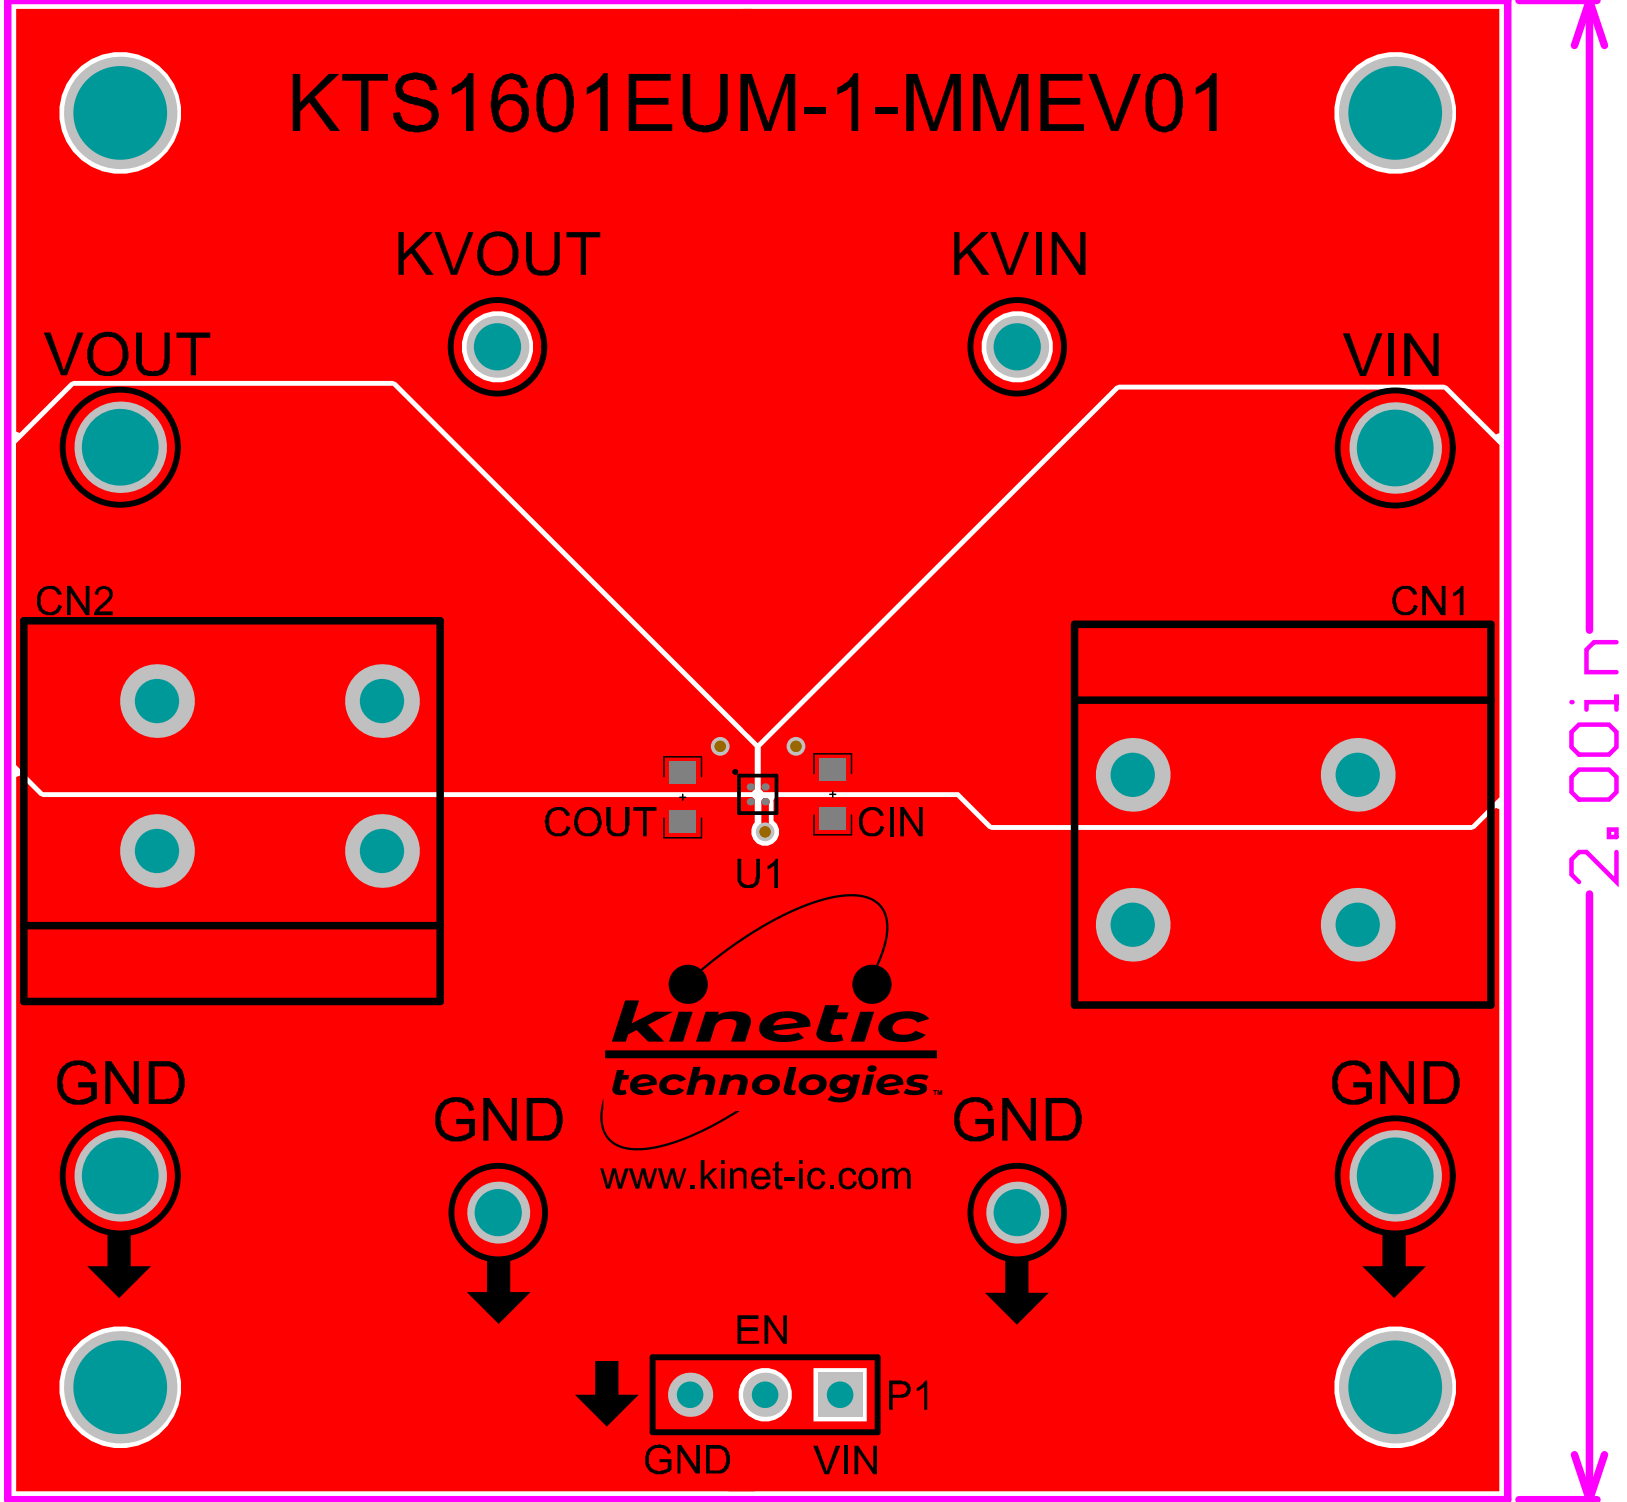

Title: <b>KTS1601EUM-MMEV01</b>		
Size: A3	Number: 1	Revision: 1.0
Date: 2/6/2023	Time: 3:12:59 PM	Sheet 1 of 1
Drawn By: Ricardo Portals		

Kinetic Technologies  
 6399 San Ignacio Ave  
 Ste 250  
 San Jose, Ca 95119  
 USA

# KTS1601EUM-1-MMEV01

SCH-0006-01

2.00in

2.00in