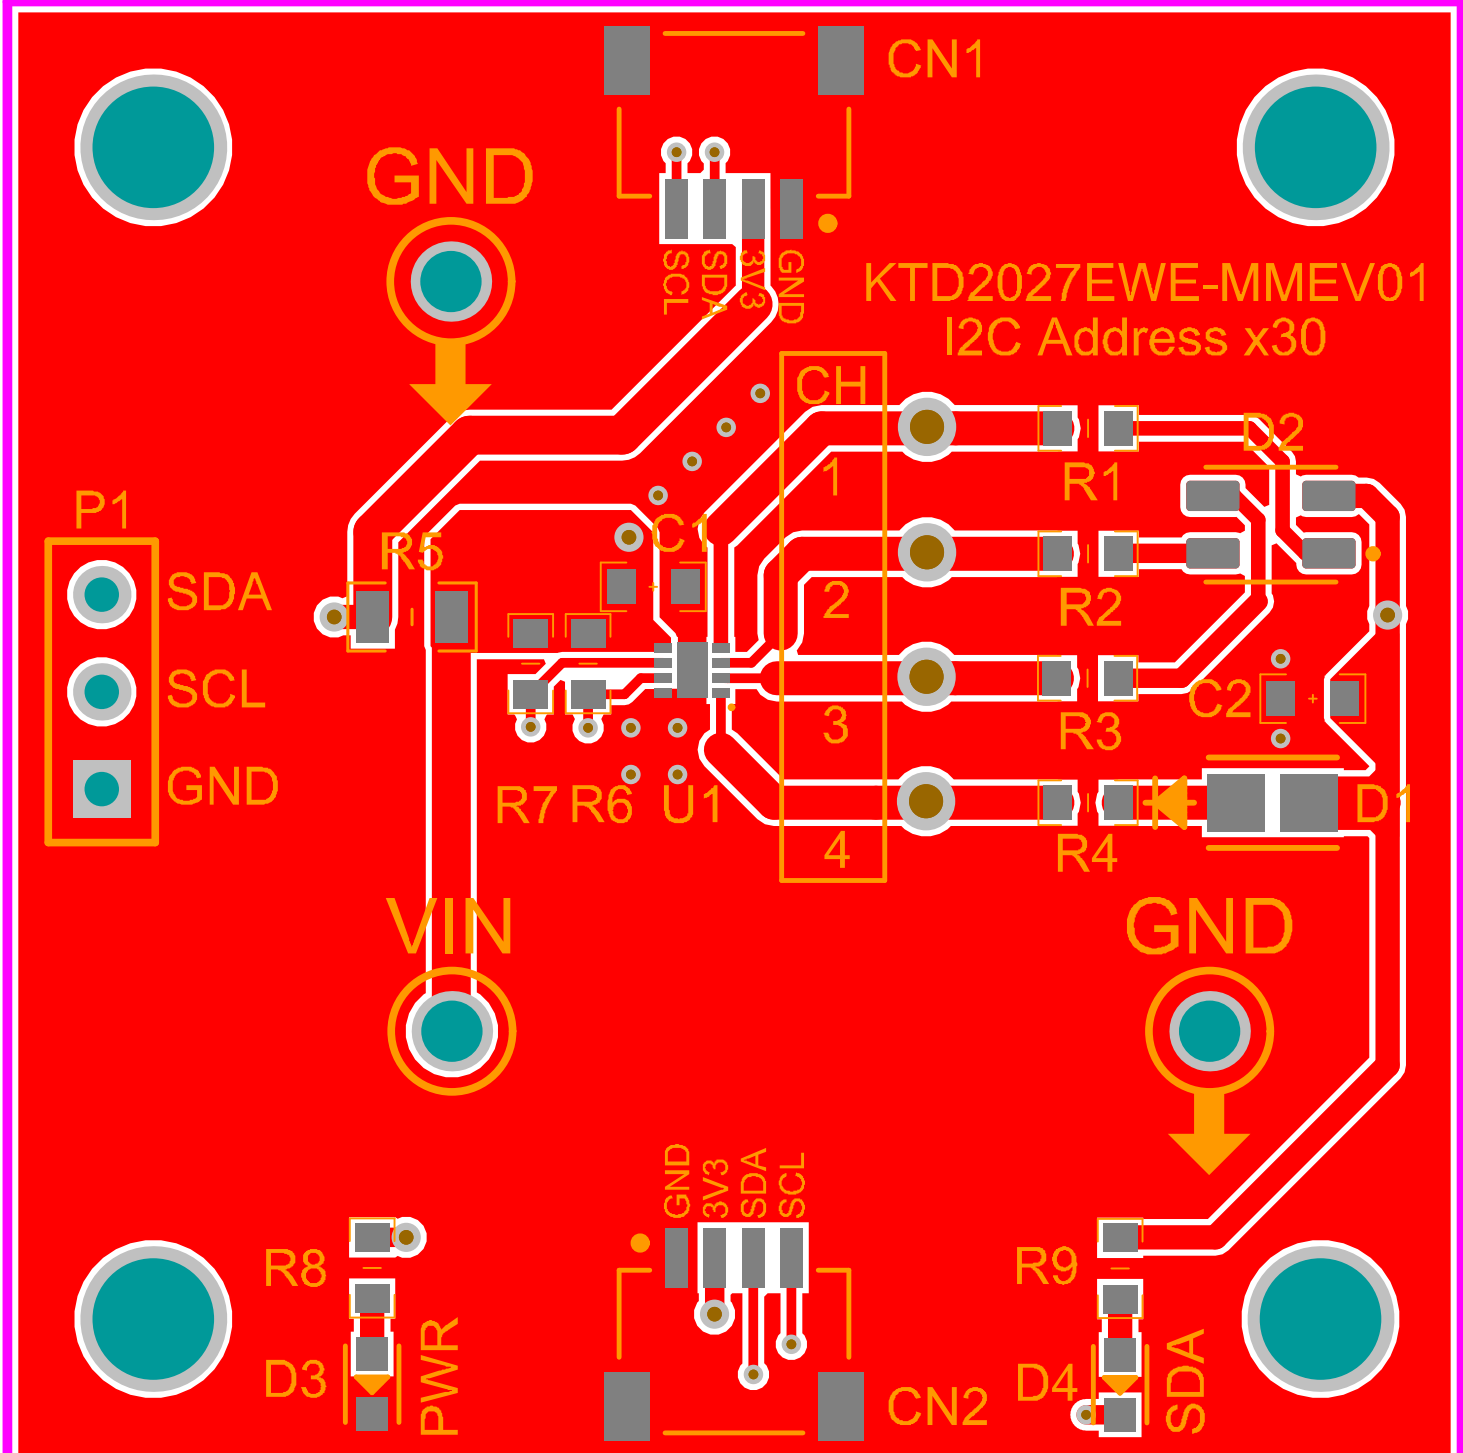

Title: <b>KTD2027EWE-MMEV01</b>		
Size: A3	Number: 1	Revision: 1.0
Date: 12/20/2022	Time: 3:35:21 PM	Sheet 1 of 1
Drawn By: Ricardo Portals		

Kinetic Technologies  
 6399 San Ignacio Ave  
 Ste 250  
 San Jose, Ca 95119  
 USA

KTD2027EWE-MMEV01  
I2C Address x30

P1  
SDA  
SCL  
GND

CH  
1  
2  
3  
4

R8  
D3  
PWR

R9  
D4  
SDA

1.50in

1.50in

1.50in

1.50in

SCH-0008-01