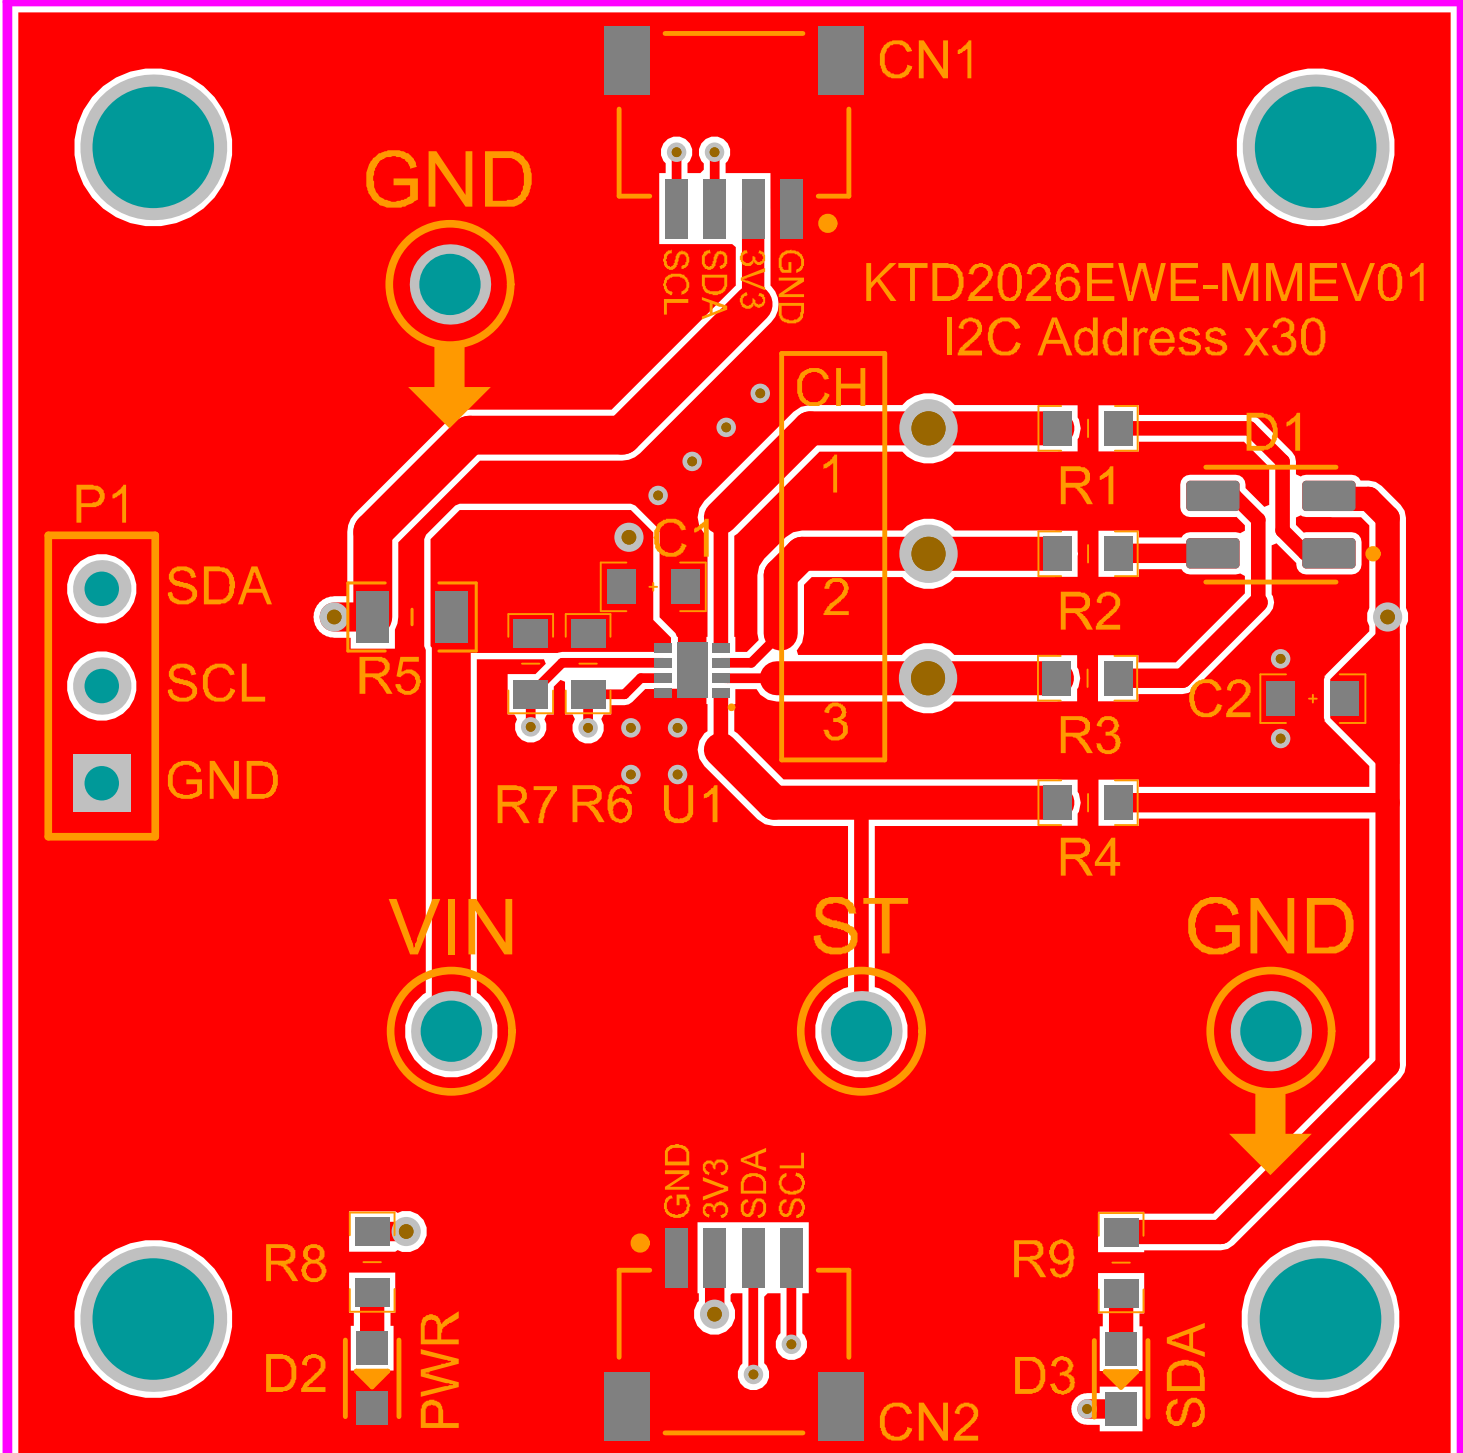

Title: KTD2026EWE-MMEV01		
Size: A3	Number: 1	Revision: 1.0
Date: 12/20/2022	Time: 3:25:57 PM	Sheet 1 of 1
Drawn By: Ricardo Portals		

Kinetic Technologies
 6399 San Ignacio Ave
 Ste 250
 San Jose, Ca 95119
 USA

GND

CN1

KTD2026EWE-MMEV01
I2C Address x30

CH

P1

SDA

SCL

GND

VIN

ST

GND

R8

D2

PWR

GND
3V3
SDA
SCL

CN2

R9

D3

SDA

1.50in

1.50in

1.50in

1.50in