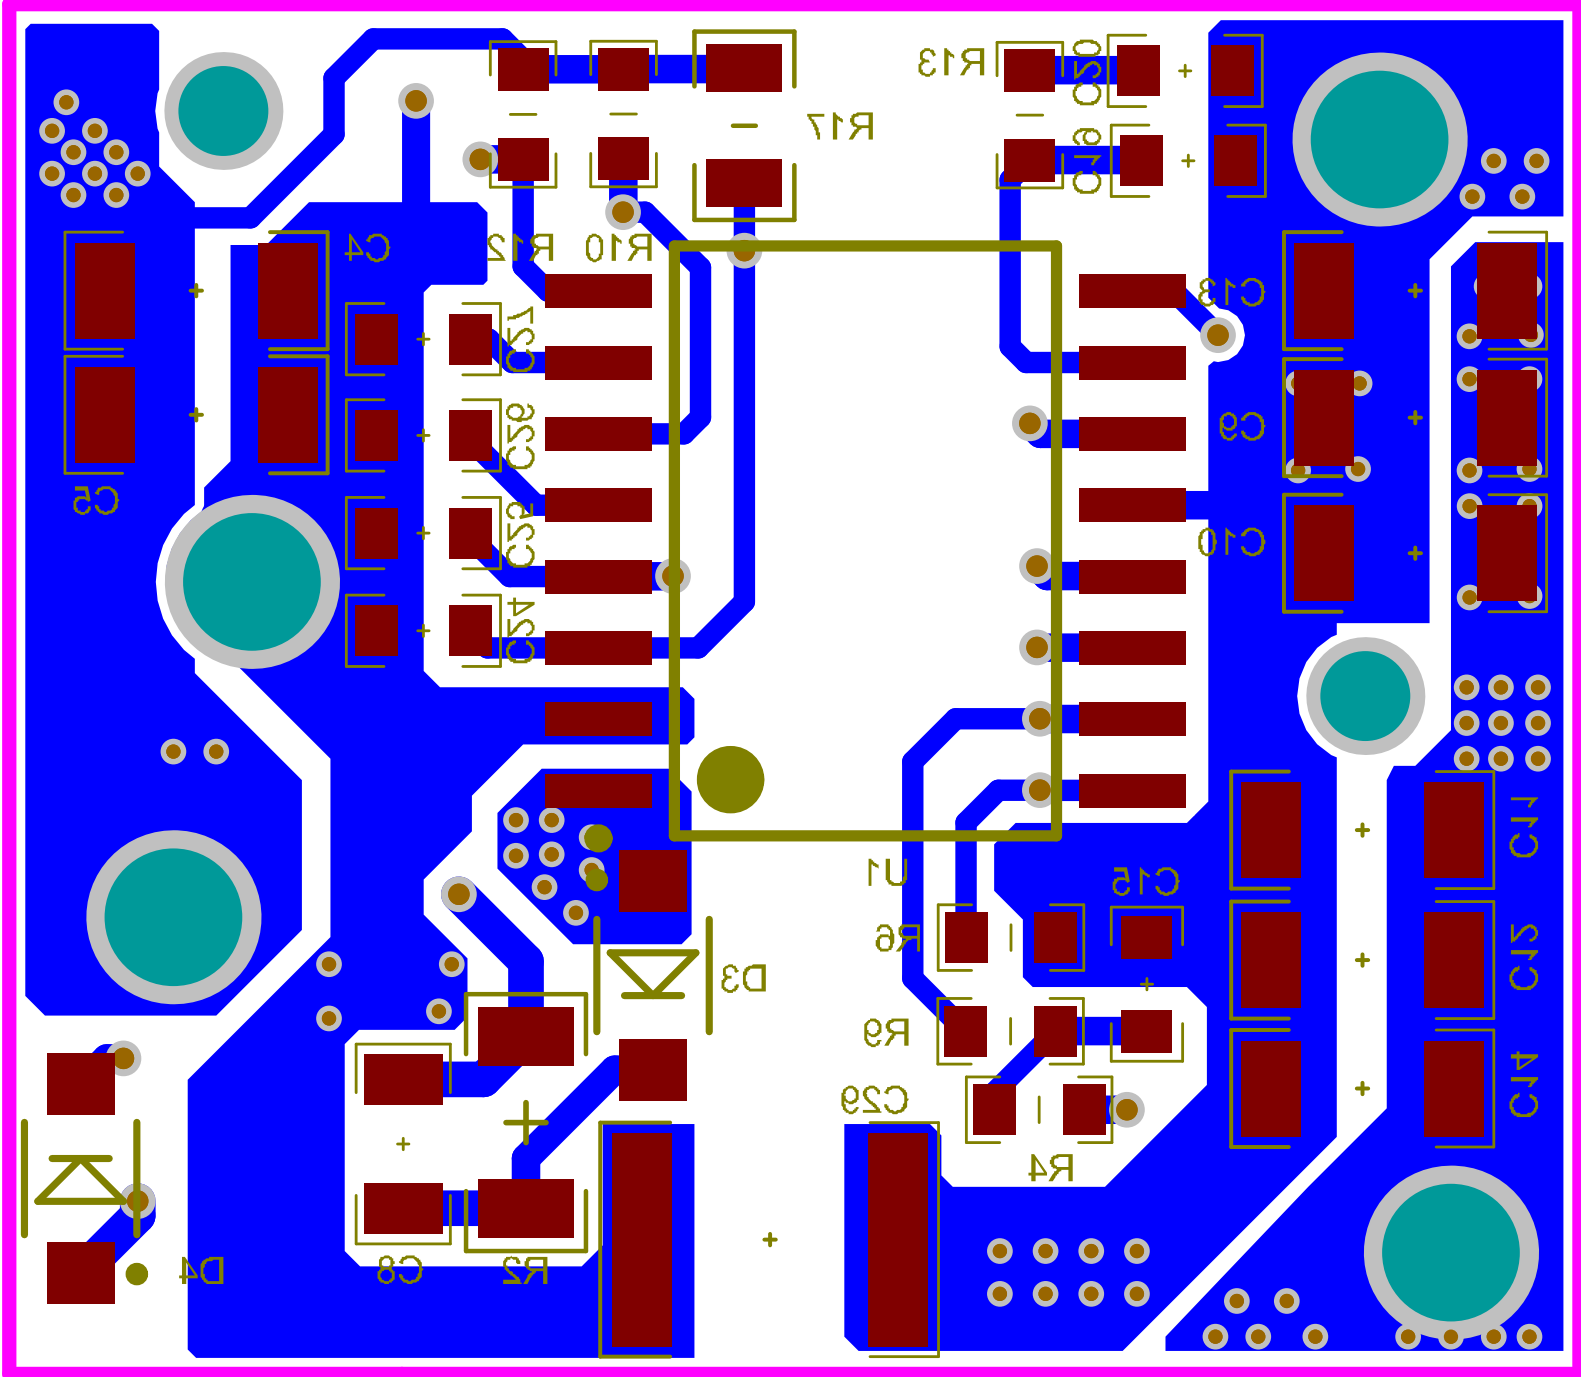

on/off

Vin-

Vin+

Vo+

Vo-

www.kinet-ic.com
Kinetic Technologies
KTB1100EYAA-MMEV01

KTB1100 1x1
Brick Power
202210/

1.96" 0

1.10in

1.10in

0.96in