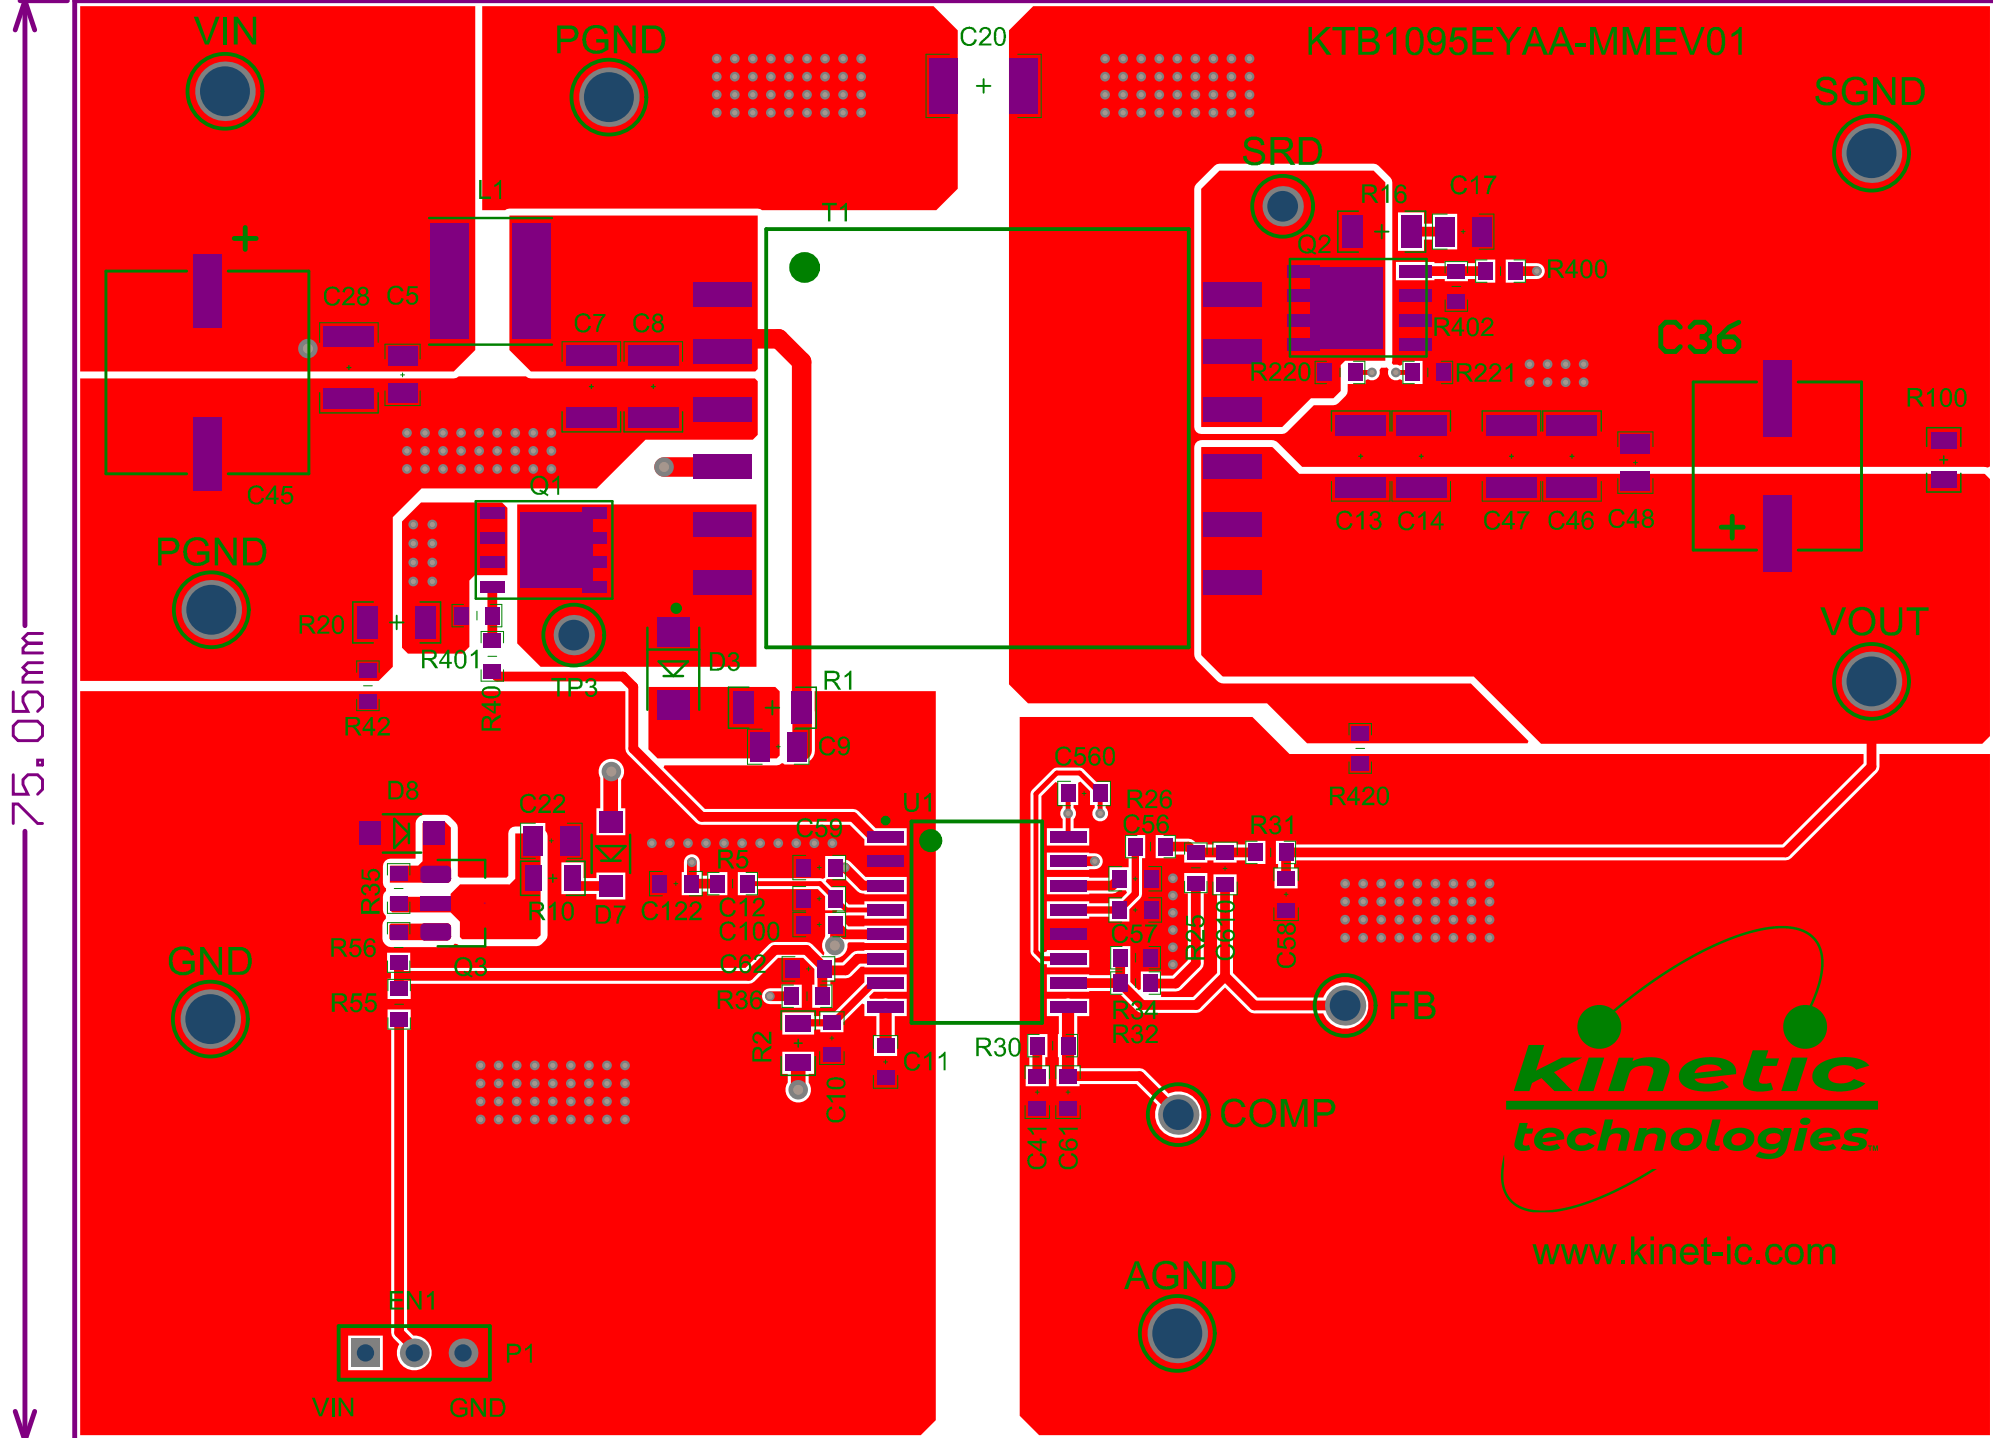

Title KTB1095EYAA-MMEV01		Cannot open file C:\Users\Ricardo Portals\OneDrive - Kinetic Technologies\Documents\KT Templates\KT Logo.jpg. File does not exist.	
Size: A3	Number: 1	Revision: 1.0	
Date: 2025/6/23	Time: 16:30:46	Sheet 1 of 1	
Drawn By: *			

www.kinet-ic.com

75.05mm

100.00mm

SCH-0040-03

75.05mm

100.00mm

SCH-0040-03

75.05mm

100.00mm

SCH-0040-03