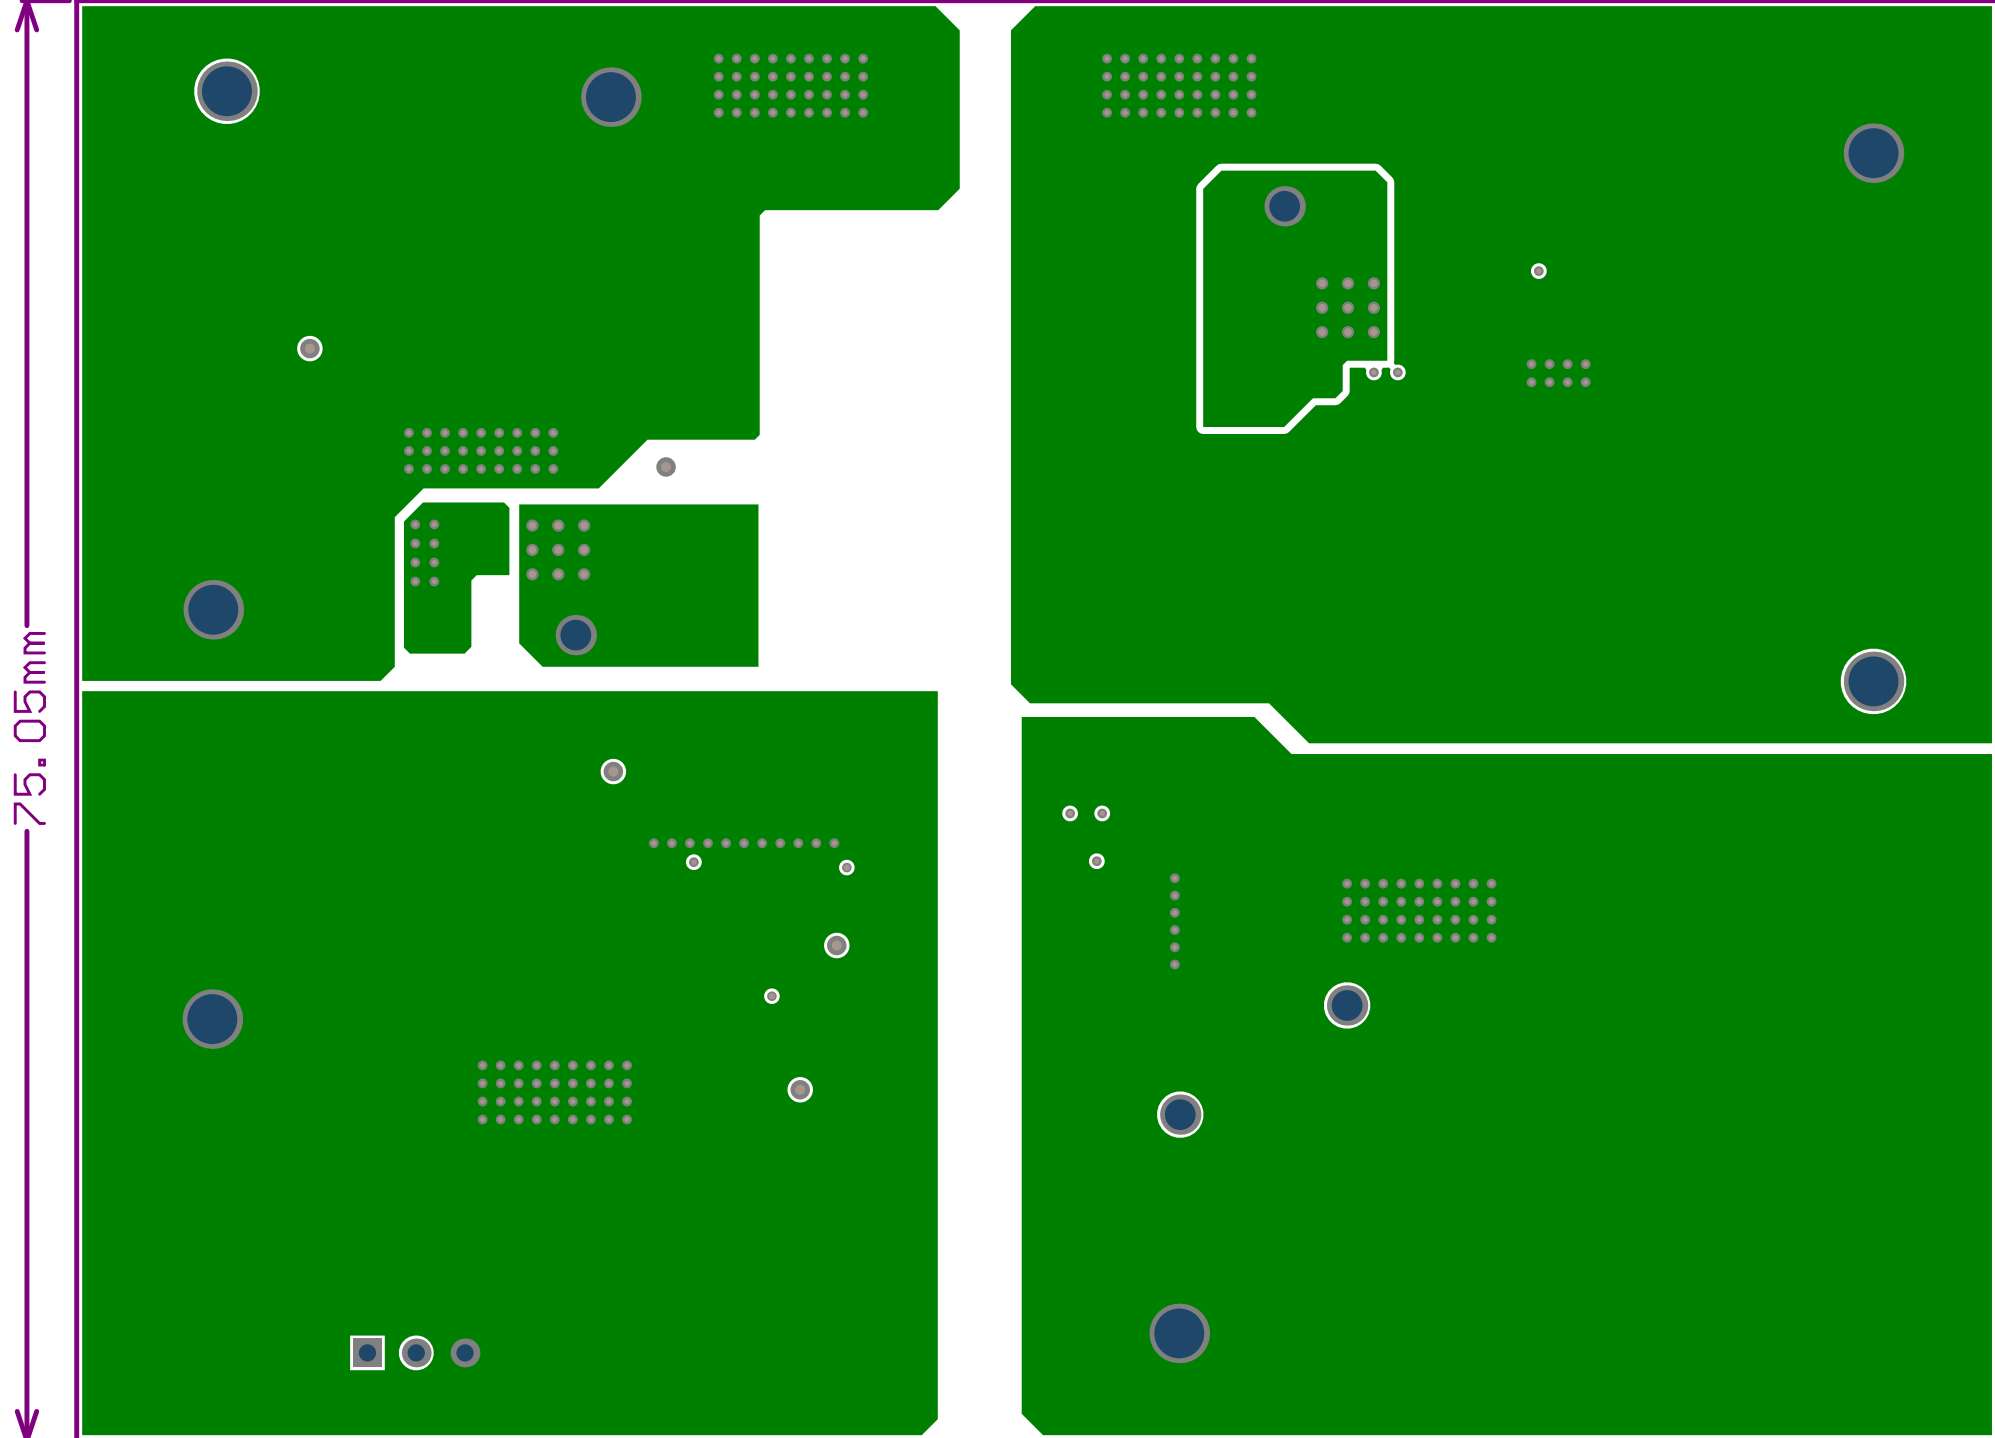

Title KTB1095EYAA-MMEV01		Cannot open file C:\Users\Ricardo Portals\OneDrive - Kinetic Technologies\Documents\KT Templates\KT Logo.jpg. File does not exist.	
Size: A3	Number: 1	Revision: 1.0	
Date: 2025/6/23	Time: 16:30:46	Sheet 1 of 1	
Drawn By: *			

www.kinet-ic.com

75.05mm

100.00mm

SCH-0040-03

75.05mm

100.00mm

SCH-0040-03

75.05mm

100.00mm

SCH-0040-03