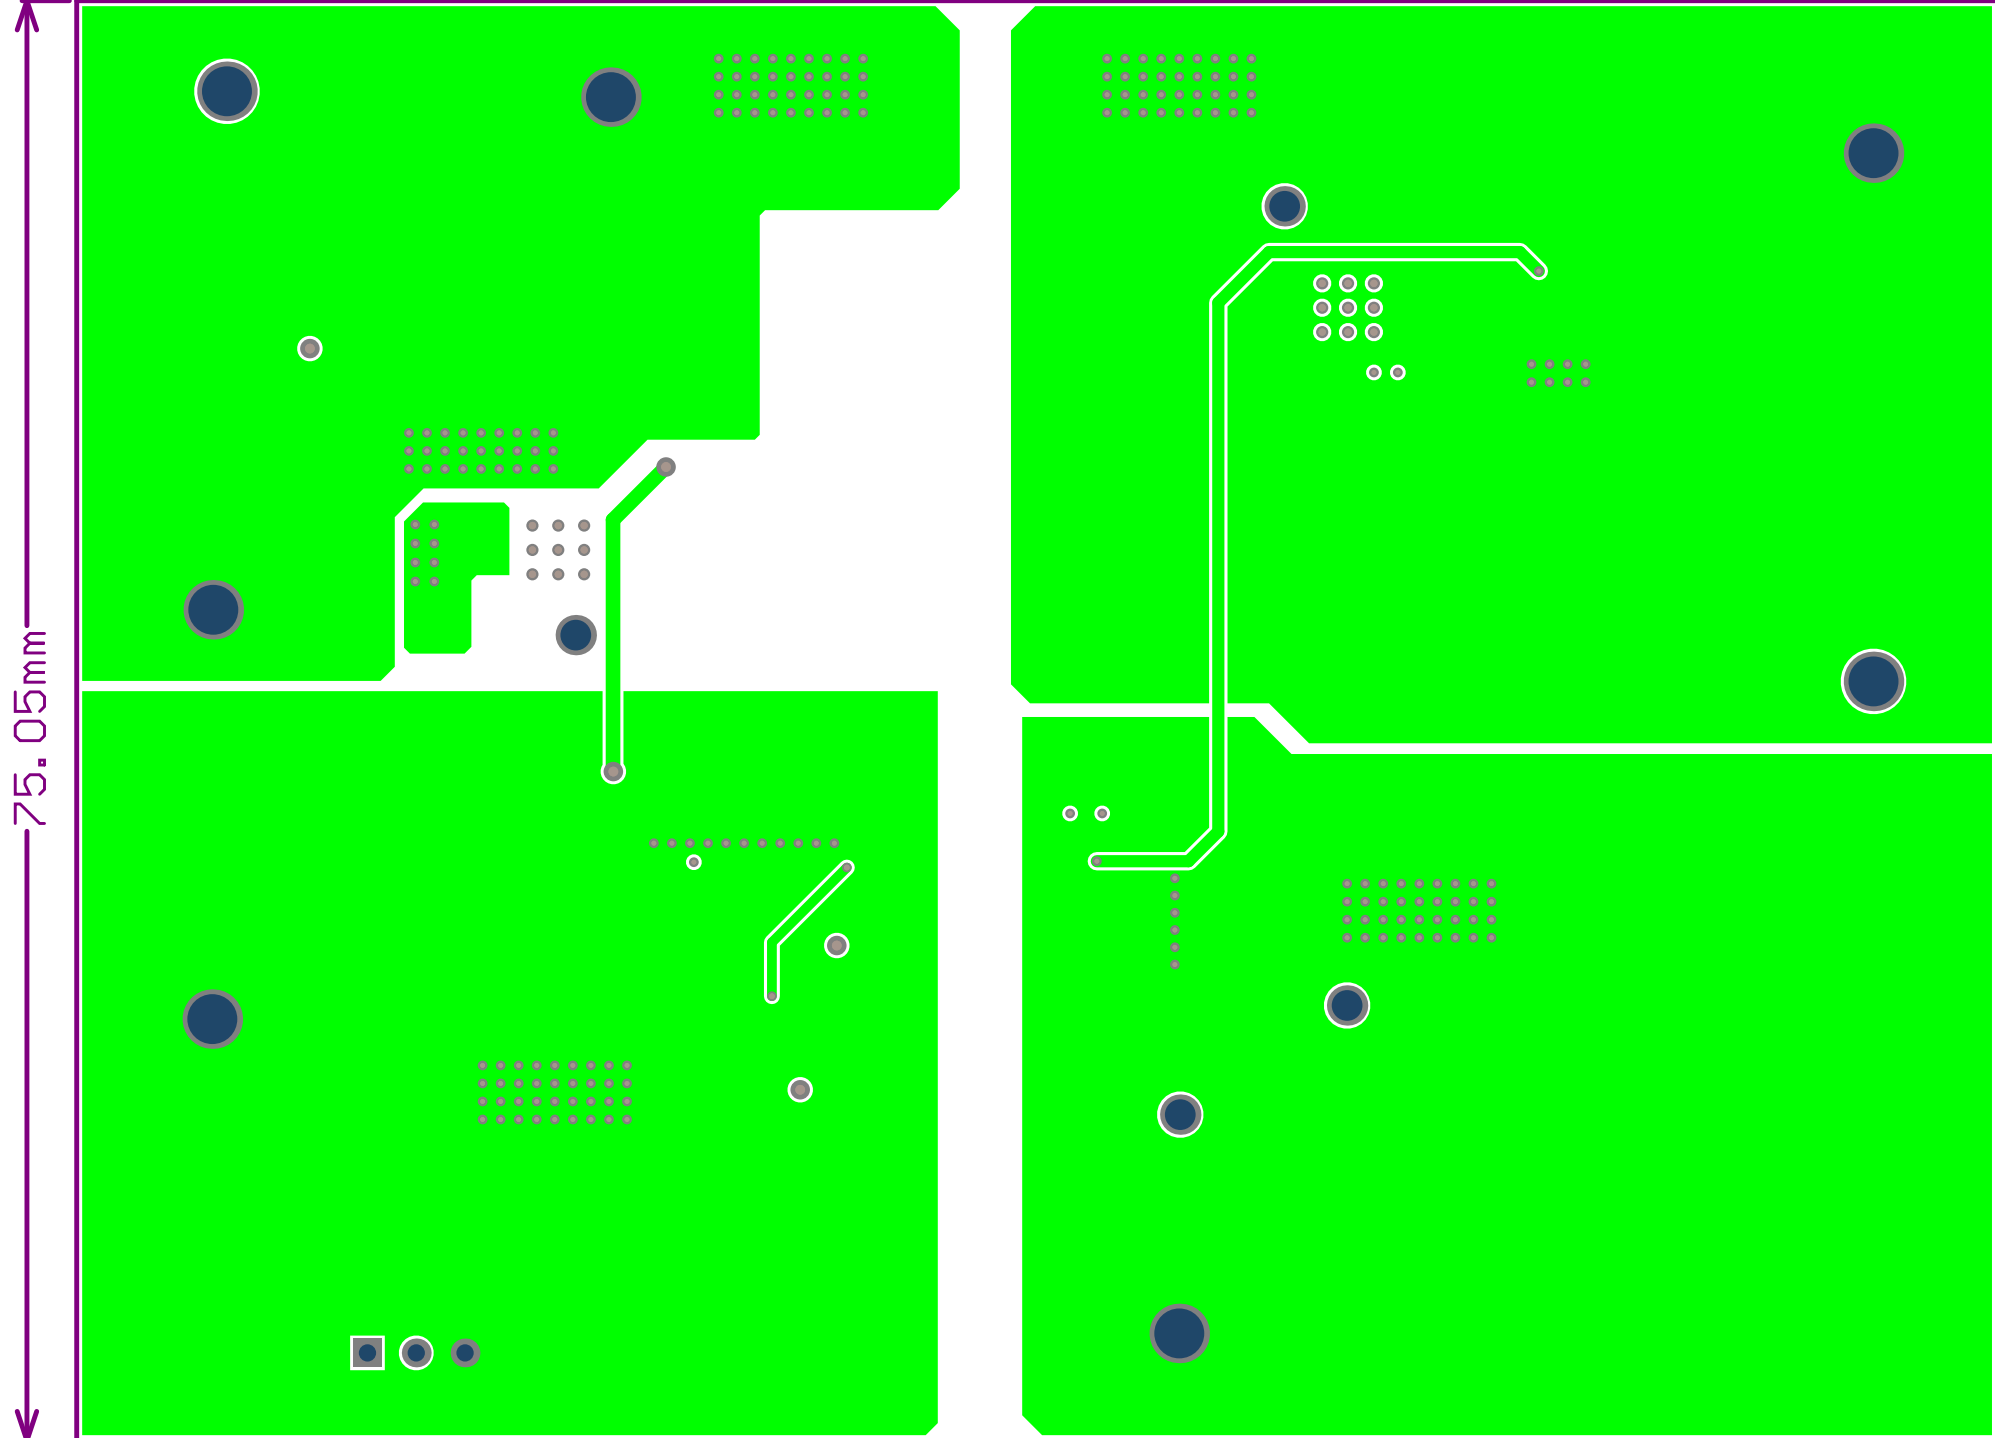

Title KTB1095EYAA-MMEV01		Cannot open file C:\Users\Ricardo Portals\OneDrive - Kinetic Technologies\Documents\KT Templates\KT Logo.jpg. File does not exist.	
Size: A3	Number: 1	Revision: 1.0	
Date: 2025/6/23	Time: 16:30:46	Sheet 1 of 1	
Drawn By: *			

www.kinet-ic.com

75.05mm

100.00mm

SCH-0040-03

75.05mm

100.00mm

SCH-0040-03

75.05mm

100.00mm

SCH-0040-03