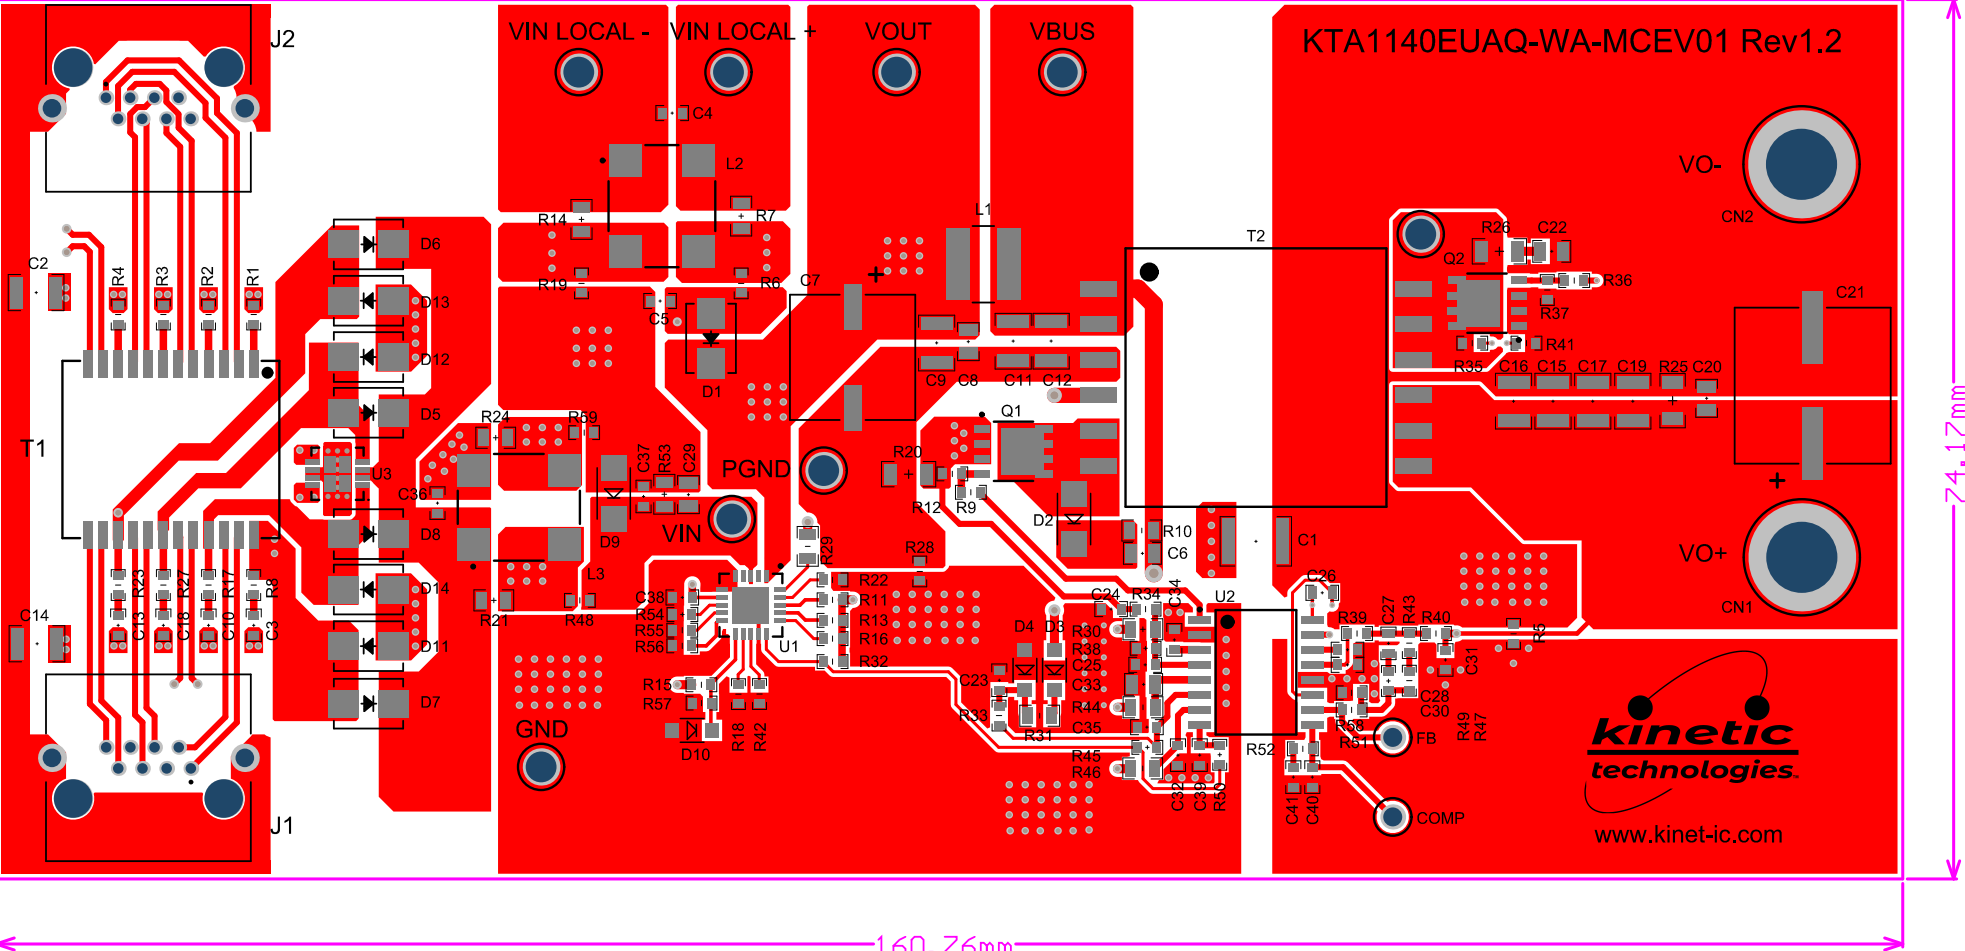

Title: KTA1140EUAQ-WA-MCEV01			Cannot open file C:\Users\Ricardo Perini\OneDrive - Kinetic Technologies\Documents\KT Templates\KT Svc250 Logo.jpg. File does not exist. USA	
Size: A2	Number: 1	Revision: 1.2		
Date: 11/13/2024	Time: 9:17:07 PM	Sheet 1 of 1		
Drawn By: *				

kinetic
technologies.
www.kinet-ic.com

160.76mm

74.17mm

160.76mm

74.17mm