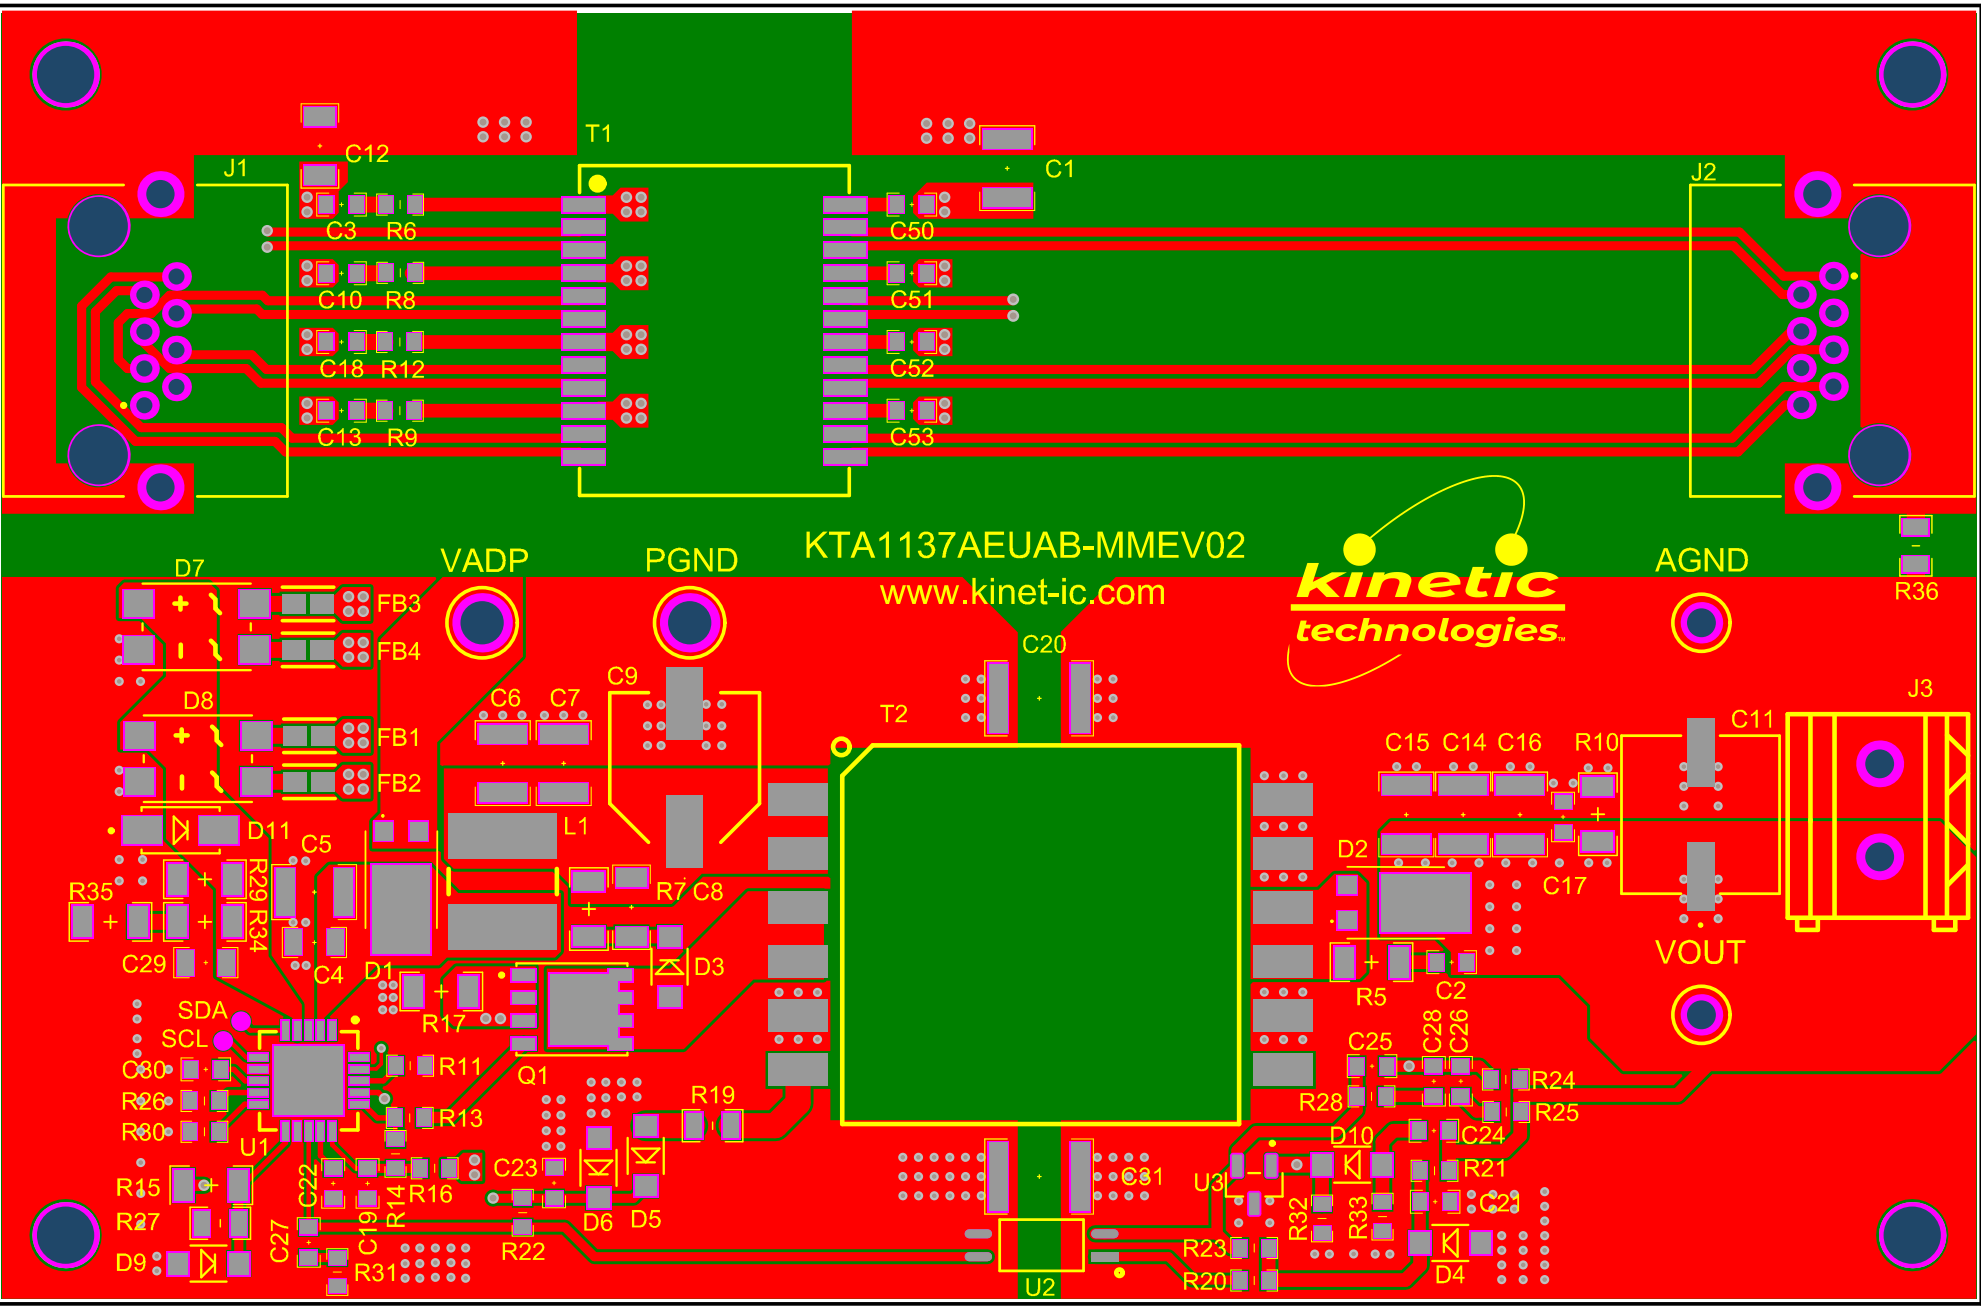

Title: KTA1137AEUAB-MMEV02.PjPcb			Kinetic Technologies 6399 San Ignacio Ave Suite 250 San Jose, CA 95119 (408) 746 9000	
Size: Lcdger	Drawn By: EsEm	Revision: 3		
Date: 1/13/2025	Time: 5:49:39 PM	Sheet 1 of 1		
File: KTA1137AEUAB-MMEV02.SchDoc				

110.00mm

72.00mm

72.00mm

110.00mm