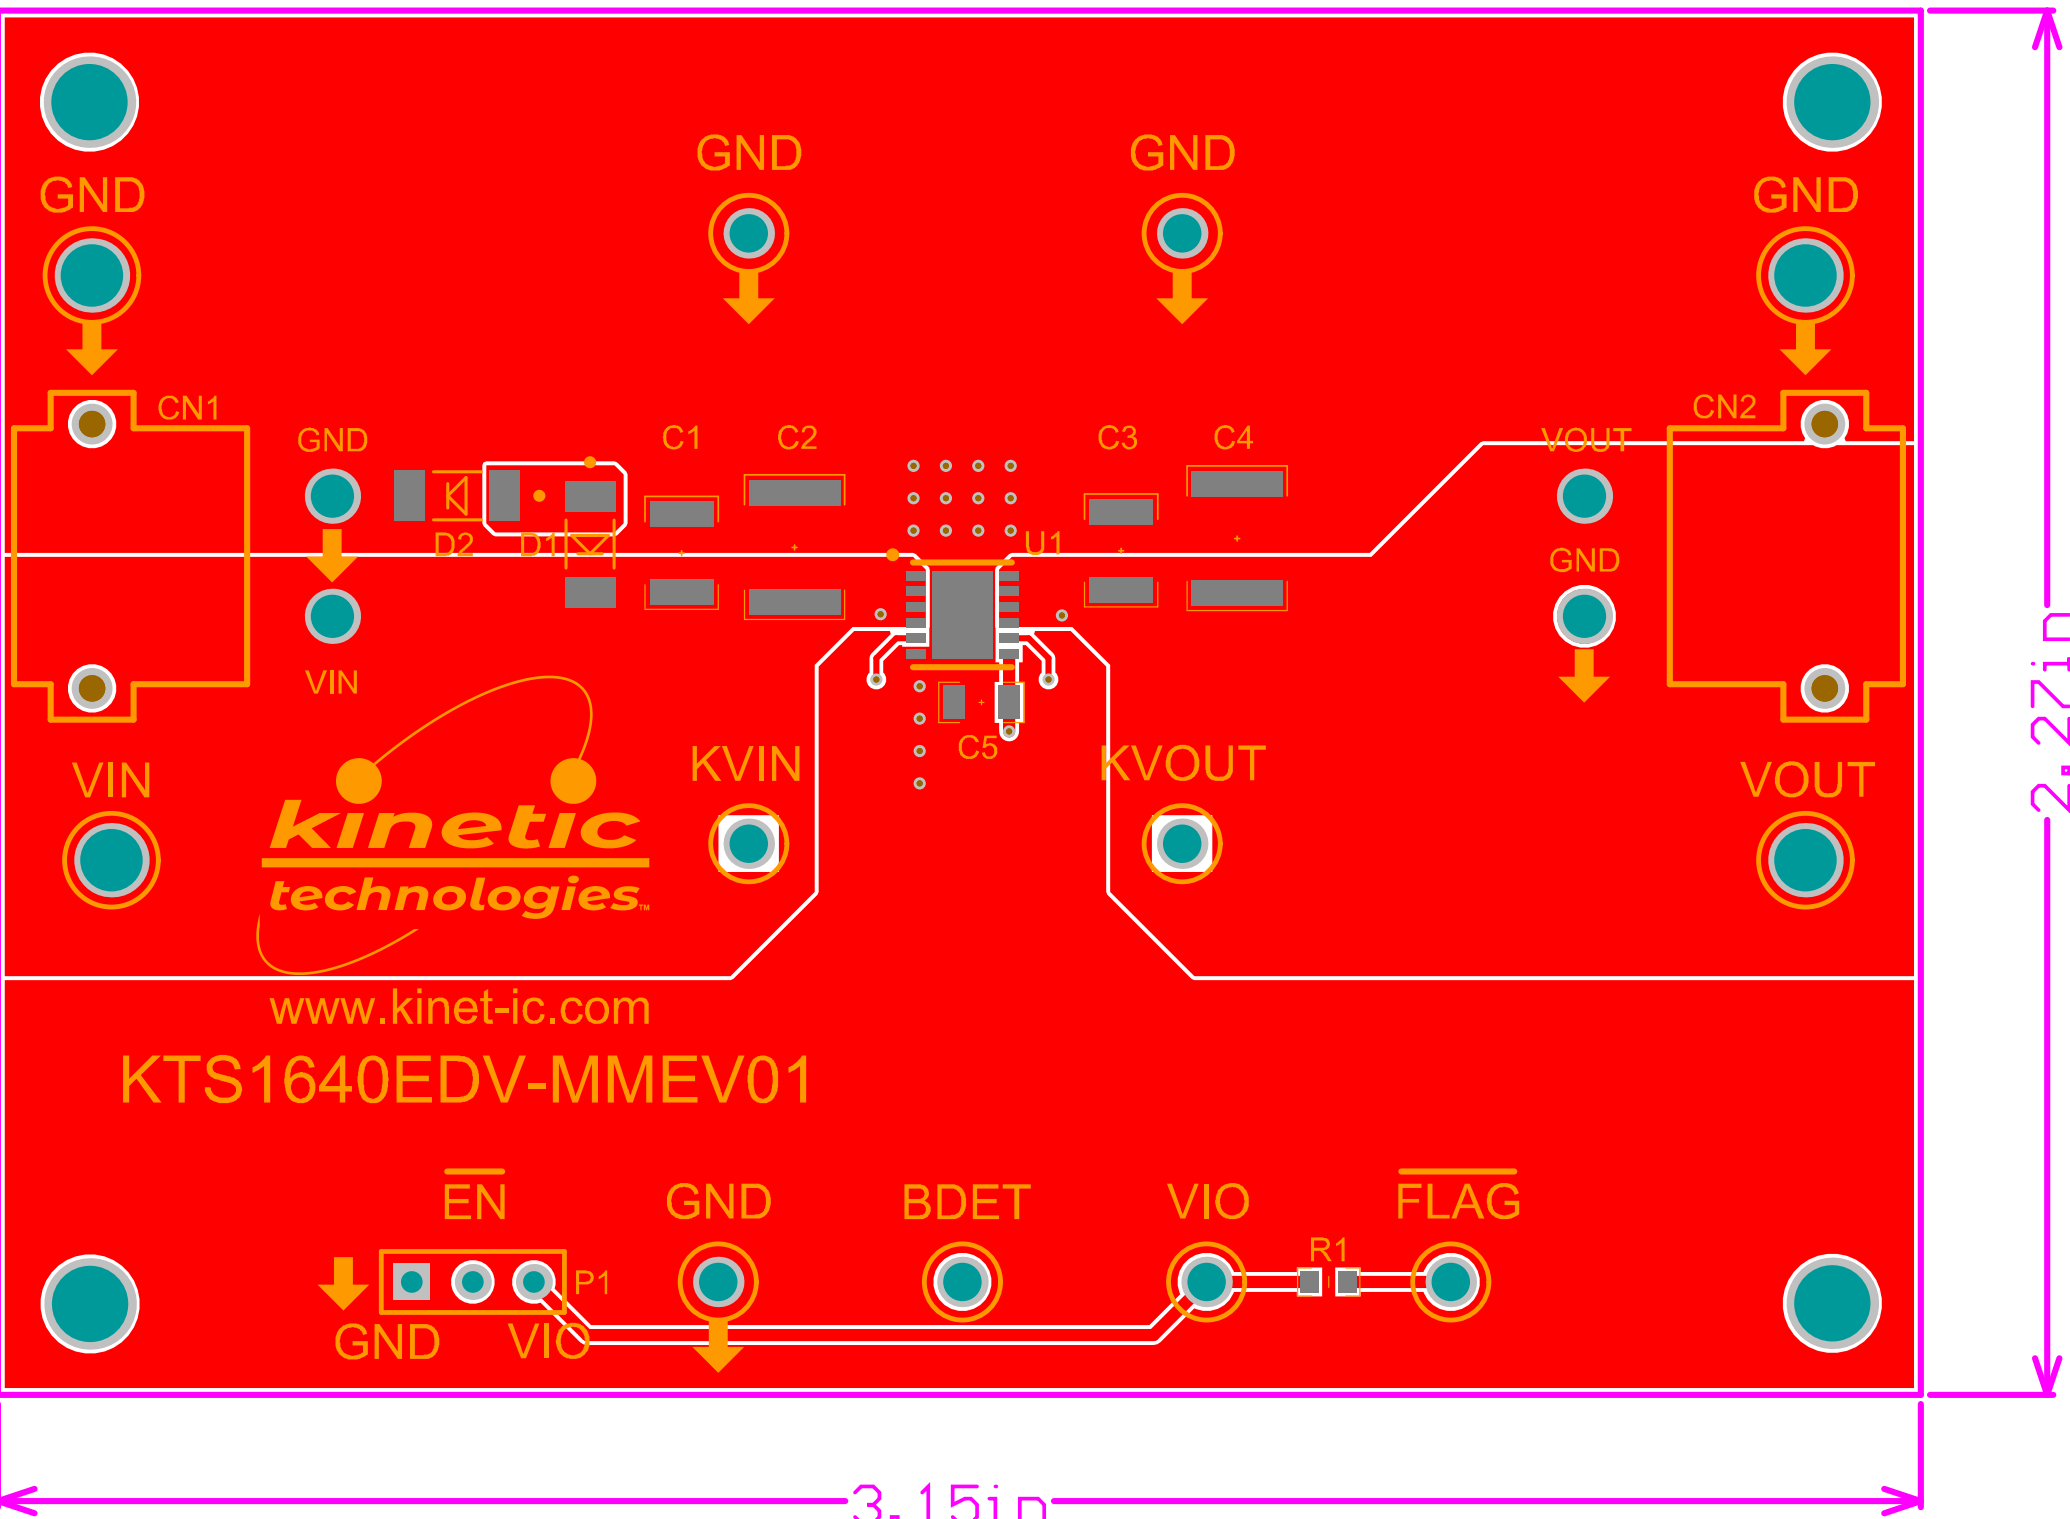

Title: **KTS1640EDV-MMEV01**

Size: A3

Number: 1

Revision: 1.0

Date: 12/14/2022

Time: 12:10:52 PM

Sheet 1 of 1

Drawn By: Ricardo Portals

Kinetic Technologies
6399 San Ignacio Ave
Ste 250
San Jose, Ca 95119
USA

www.kinet-ic.com

KTS1640EDV-MMEV01

2.27in

3.15in